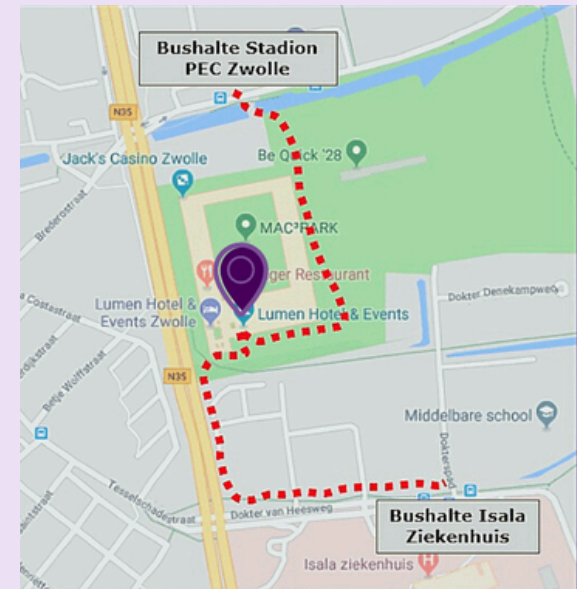

From direction Ommen / Hardenberg - N340 / N34

Head west on the N340 towards Zwolle. As you approach the A28, turn left onto Kranenburgweg. You are now driving parallel to the A28. At the roundabout, take the second exit (straight ahead). After about 500 metres, turn left at Rechterland. At the roundabout, turn right and you will be on Boerendanserdijk. You will find the entrance, via the barriers to the parking spaces of the stadium complex on your left.

Navigation address:
Stadionplein 20, Zwolle

Please note that some navigation systems do not recognise Stadionplein. In that case, it is best to navigate to Boerendanserdijk 45. Once on Boerendanserdijk, you will see the barriers to the stadium grounds on your right.

Lumen Hotel & Events

Bus routes

From Zwolle train station, you can easily travel to Lumen Hotel & Events by bus using your OV Chipkaart or bus ticket. You can use various routes. From Lumen Hotel & Events it is about a 5-minute walk to the bus stop at Isala hospital or the bus stop on the stadium side of PEC Zwolle (Bus Stop Stadium).

For actual travel information and specific time schedules, we refer you to www.9292.nl

Stadium terrain & entrances

On the stadium grounds

Drive through the barriers straight past the entire stadium complex (see the purple arrows on the image on the right of this page).