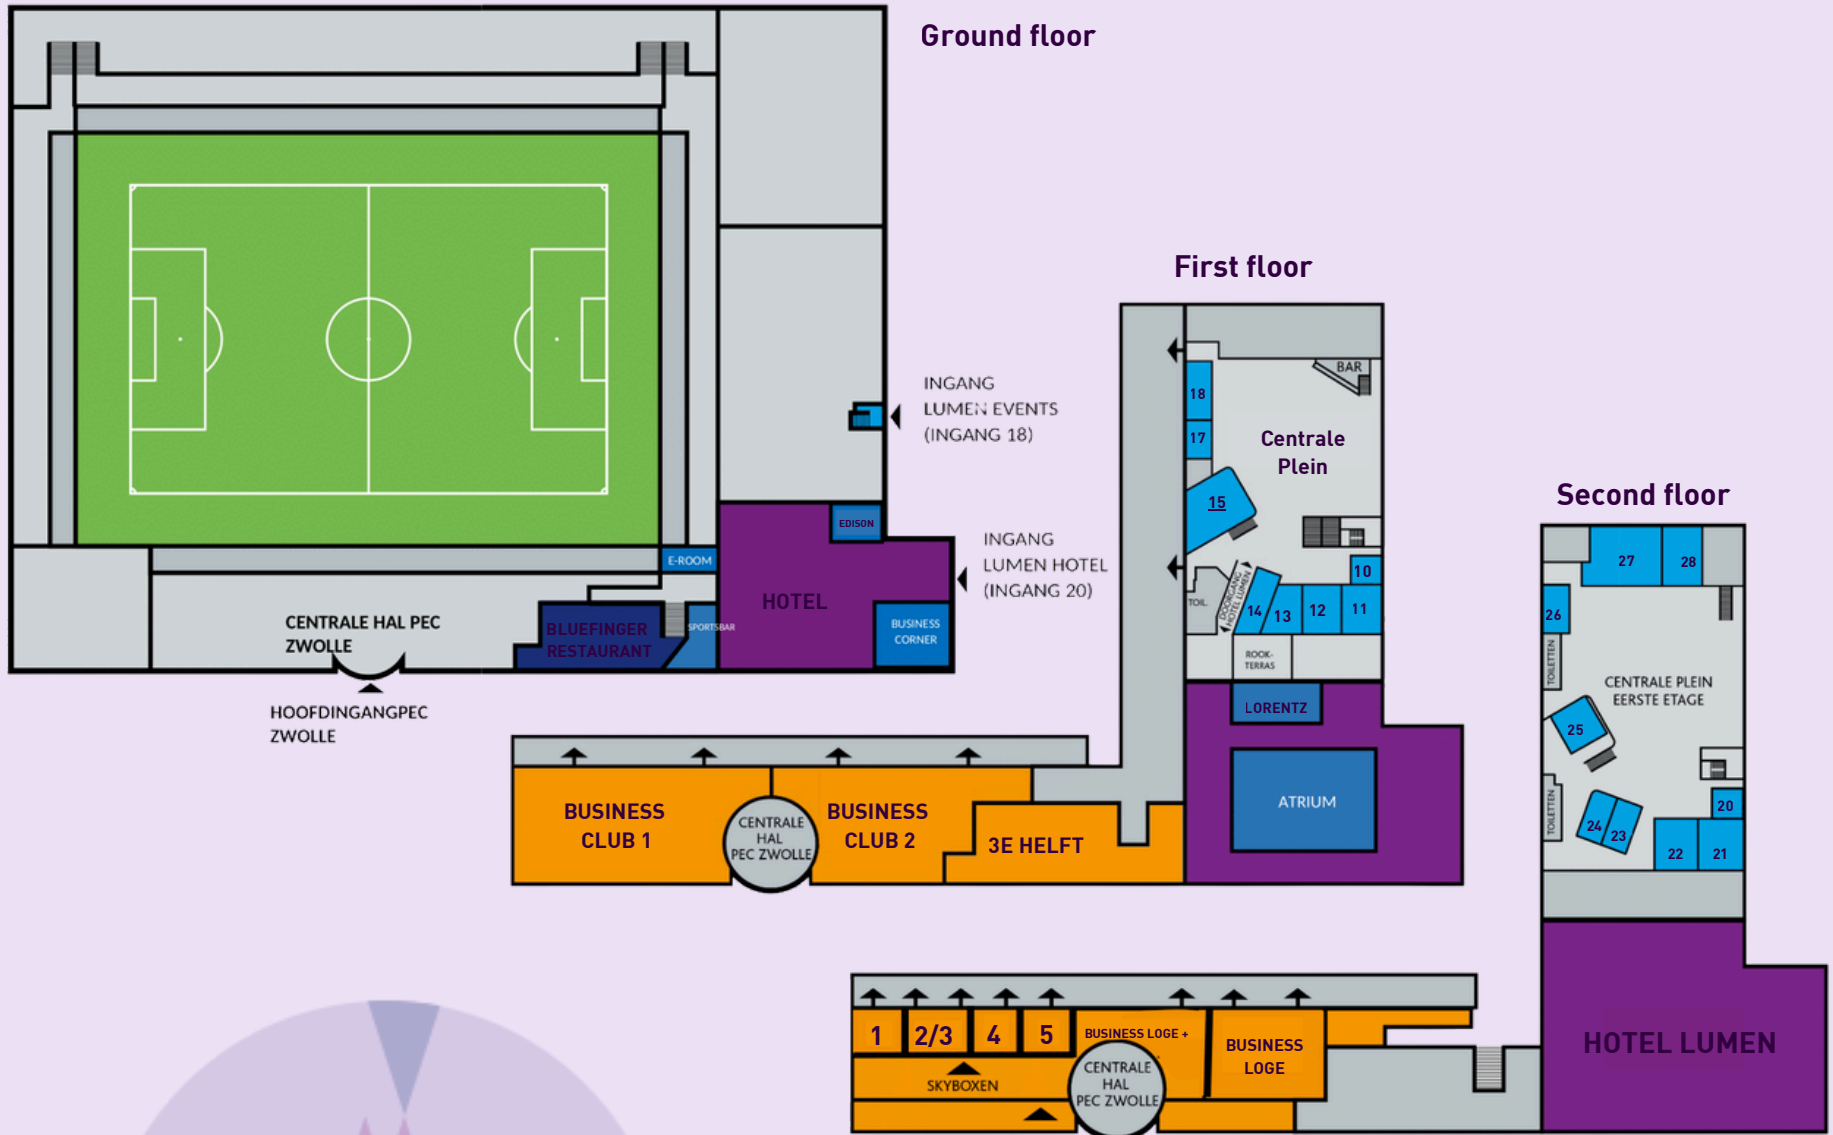

📍 18 - Events

- Centrale Plein
- Meetingrooms 10, 11, 12, 13, 14, 15, 17, 18, 20, 21, 22, 23, 24, 25, 26, 27, 28.

📍 20 - Hotel

- Hotel Lumen
- Bluefinger Restaurant
- Bluefinger Lounge
- Meetingrooms Edison & Lorentz

📍 PEC Zwolle

- Businessclub 1 & 2
- Business Loge
- Business Loge +
- Skyboxes

📍 23 - 3e Helft

- 3e Helft

Floormap

Dit gebied doorzoeken

Center for Sports and Education CSE

Pro-Duo Cosmeticawinkel