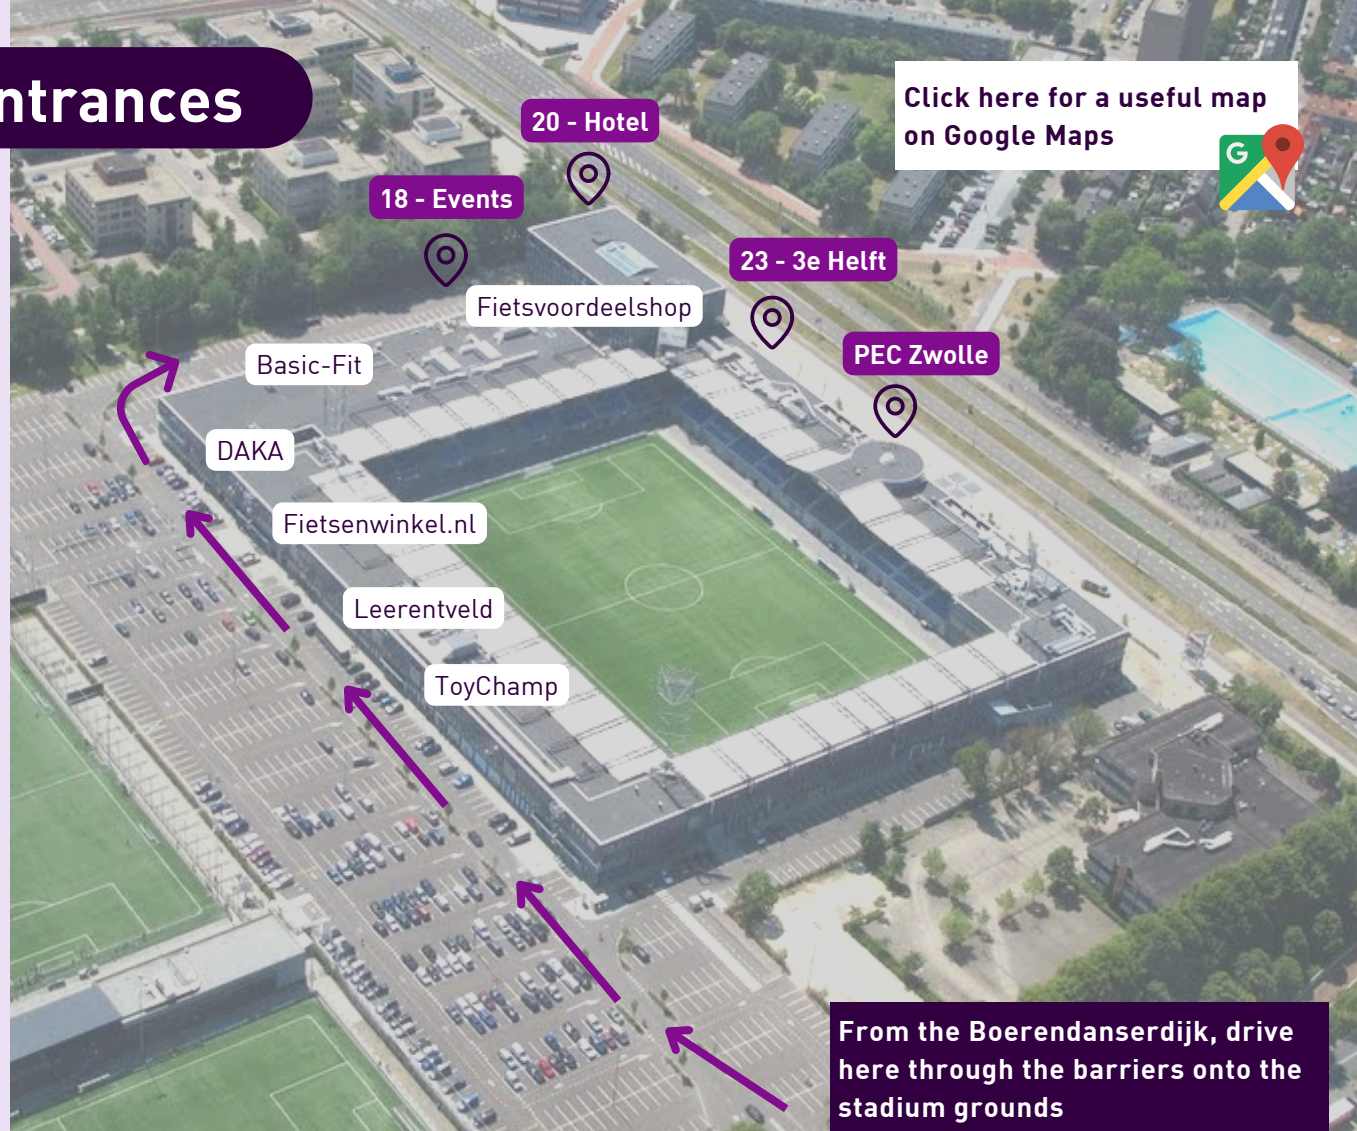

For actual travel information and specific time schedules, we refer you to www.9292.nl

Stadium terrain & entrances

On the stadium grounds

Drive through the barriers straight past the entire stadium complex (see the purple arrows on the image on the right of this page).

At the end of the road, turn right. After about 100 metres, you will see the Event Center (entrance 18) on your right and next to it the entrance to the hotel (entrance 20).

Do you have a meeting in the soccer stadium? Then walk around the building to the main entrance of PEC Zwolle. For a meeting in the 3e helft, take entrance 23.

📍 18 - Events

- Centrale Plein
- Meetingrooms 10, 11, 12, 13, 14, 15, 17, 18, 20, 21, 22, 23, 24, 25, 26, 27, 28.

📍 20 - Hotel

- Hotel Lumen
- Bluefinger Restaurant
- Bluefinger Lounge
- Meetingrooms Edison & Lorentz