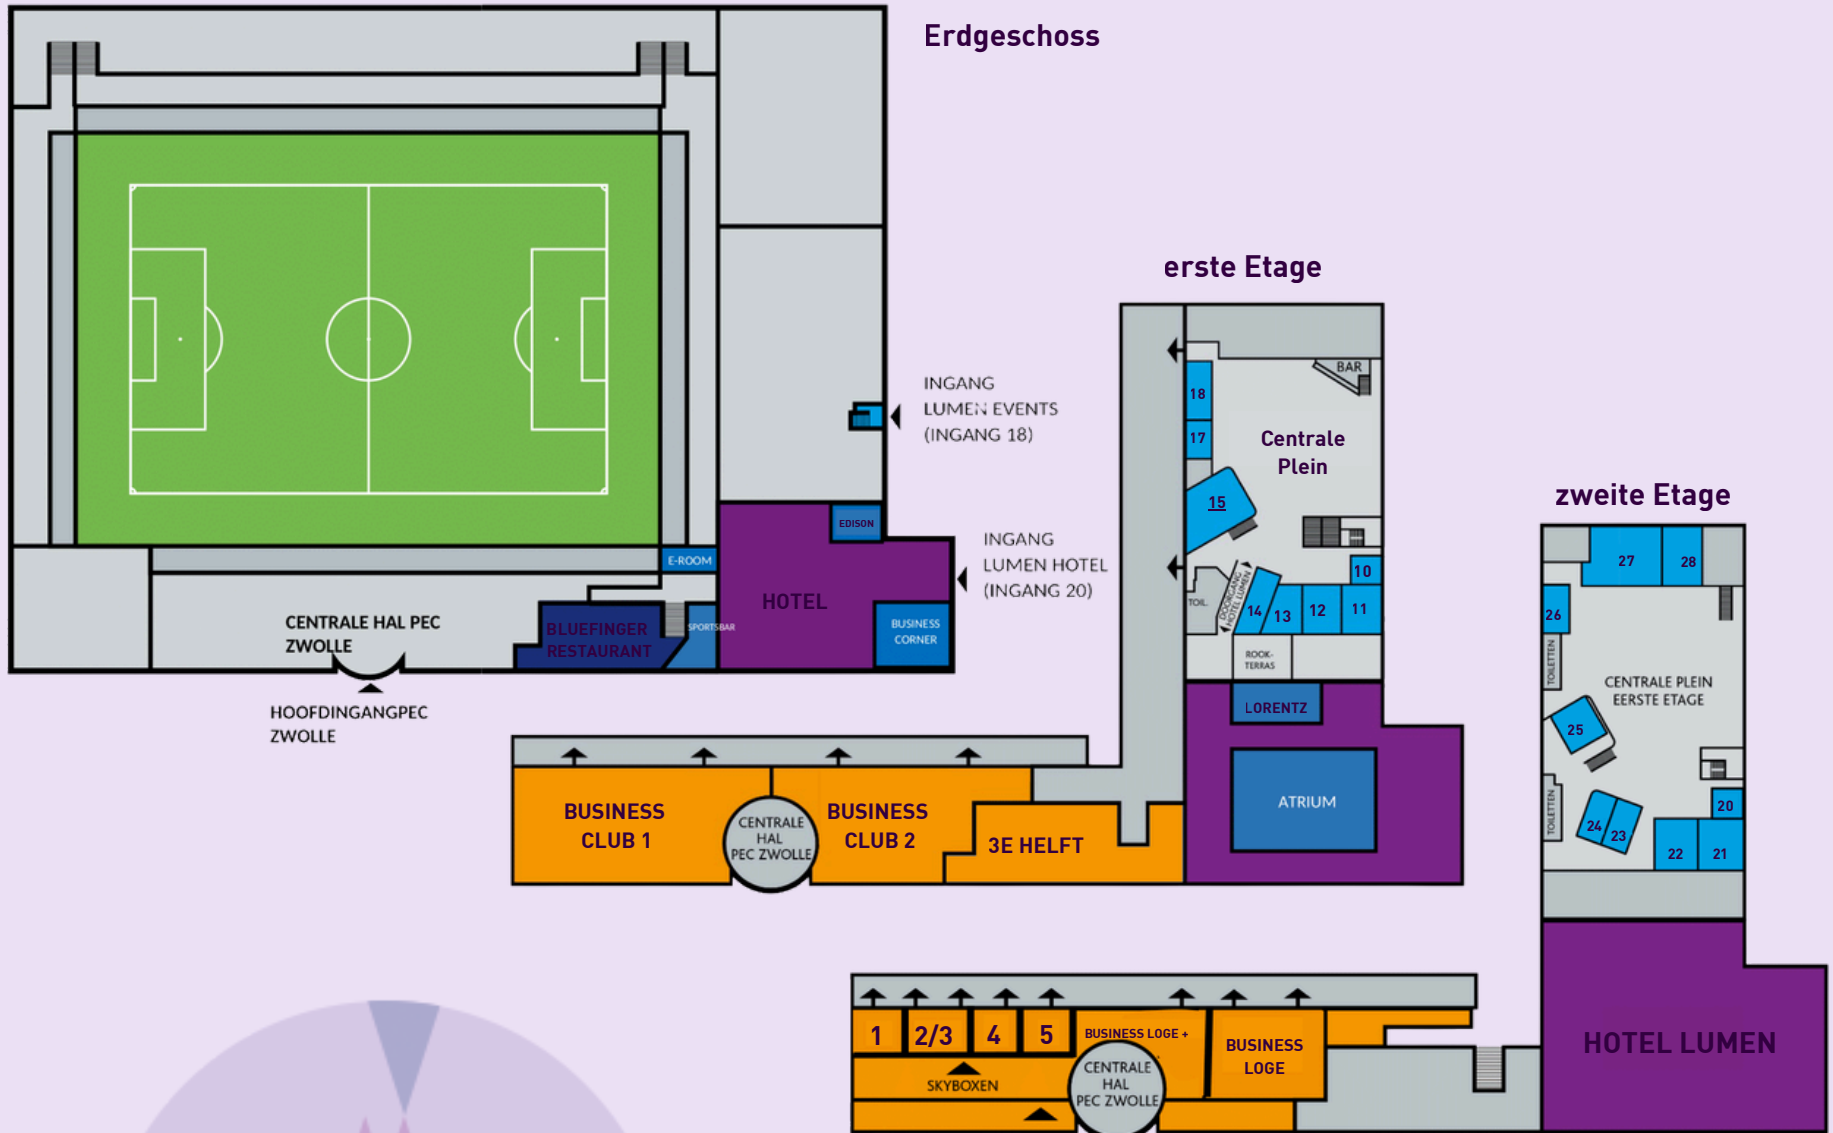

Lageplan und Raumübersicht